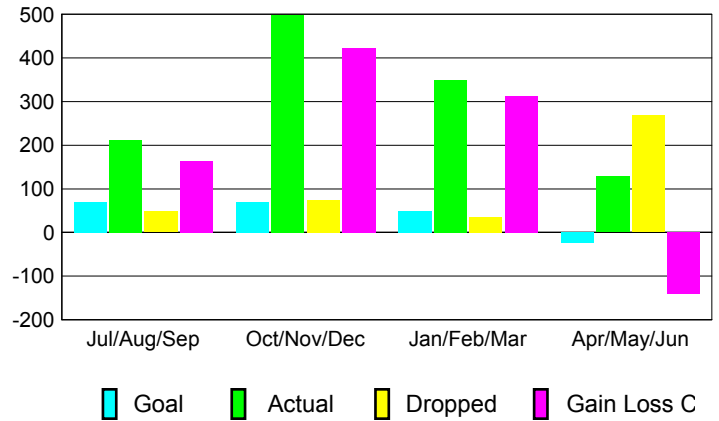

GMT: **Junichi Takata**

Location: **JAPAN**

GMT CA: **5**

CLUBS

Month	New Club Goal	Actual New Clubs	Actual Dropped Clubs	Gain/Loss of Clubs
2012-2013				
Jul/Aug/Sep	0	0	0	0
Oct/Nov/Dec	0	0	0	0
Jan/Feb/Mar	0	0	0	0
Apr/May/June	0	0	0	0
Totals	0	0	0	0

Club Results 2012-2013

Goal, New, Dropped, Gain/Loss

YTD Status Quo Clubs 2012-2013

Status Quo Clubs Compared to Status Quo Members

Club Gain/Loss 2012-2013

MEMBERSHIP

Month	Net Memb Goal	Actual New Memb	Actual Dropped Memb	Gain/Loss of Memb
2012-2013				
Jul/Aug/Sep	70	212	48	164
Oct/Nov/Dec	70	498	75	423
Jan/Feb/Mar	50	349	36	313
Apr/May/June	-24	128	268	-140
Totals	166	1187	427	760

Membership Results 2012-2013

Goal, New, Dropped, Gain/Loss

Gender Comparison 2012-2013

Membership Gain/Loss 2012-2013