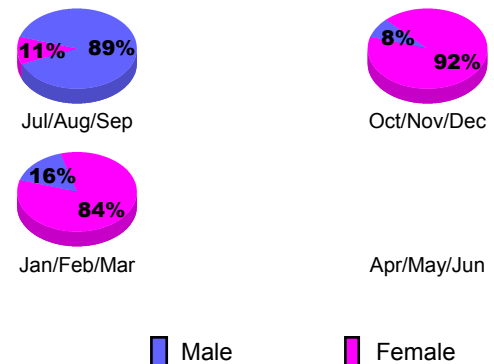

Club Results 2012-2013

Goal, New, Dropped, Gain/Loss

YTD Status Quo Clubs 2012-2013

Status Quo Clubs Compared to Status Quo Members

Club Gain/Loss 2012-2013

MEMBERSHIP

Month	Net Memb Goal	Actual New Memb	Actual Dropped Memb	Gain/Loss of Memb
2012-2013				
Jul/Aug/Sep	70	212	48	164
Oct/Nov/Dec	70	498	75	423
Jan/Feb/Mar	50	349	36	313
Apr/May/June	-24	128	268	-140
Totals	166	1187	427	760

Membership Results 2012-2013

Goal, New, Dropped, Gain/Loss

Gender Comparison 2012-2013

Membership Gain/Loss 2012-2013